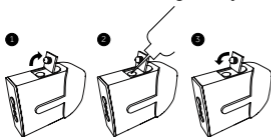

TOTALLY WICKED®

skoPe P

USER MANUAL

CONGRATULATIONS ON PURCHASING YOUR TOTALLY WICKED SKOPE P ELECTRONIC CIGARETTE KIT

USING YOUR SKOPE P

Filling the Cartridge

Remove the cartridge by pulling straight out of the Skope P. Locate the rubber flap on the side of the cartridge, and lift the edge marked with an arrow symbol. With the filling hole now exposed, insert your e-liquid bottle nozzle fully, and fill to leave a minimum air gap of approximately 2mm. Close the filling point and reinsert the cartridge firmly into the Skope P.

Note: After filling a new cartridge, it is recommended to wait 5 minutes to ensure the atomizer head is fully saturated.

Vaping:

Simply inhale gently on the cartridge mouthpiece of the Skope P and it will begin to produce vapour. The LED in the centre of the device will illuminate while the device is activated.

Battery Level Indication:

Approximately one second after you finish inhaling, the LED will relight to show the battery's approximate remaining charge as detailed in the table opposite.

Battery Percentage	LED Condition
100-50%	Stays green
49-20%	Stays red
19-1%	Flashes red

Charging the Battery

To charge the battery, connect the USB cable into the charging port on the side of the Skope P. The LED will glow until fully charged, at which point it will turn off.