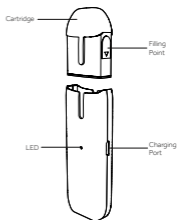

TOTALLY WICKED®

skoPe P

USER MANUAL

CONGRATULATIONS ON PURCHASING YOUR TOTALLY WICKED SKOPE P ELECTRONIC CIGARETTE KIT

USING YOUR SKOPE P

Filling the Cartridge

Remove the cartridge by pulling straight out of the Skope P. Locate the rubber flap on the side of the cartridge, and lift the edge marked with an arrow symbol. With the filling hole now exposed, insert your e-liquid bottle nozzle fully, and fill to leave a minimum air gap of approximately 2mm. Close the filling point and reinsert the cartridge firmly into the Skope P.

Note: After filling a new cartridge, it is recommended to wait 5 minutes to ensure the atomizer head is fully saturated.

Vaping:

Simply inhale gently on the cartridge mouthpiece of the Skope P and it will begin to produce vapour. The LED in the centre of the device will illuminate while the device is activated.

Battery Level Indication:

Approximately one second after you finish inhaling, the LED will relight to show the battery's approximate remaining charge as detailed in the table opposite.

Battery Percentage	LED Condition
100-50%	Stays green
49-20%	Stays red
19-1%	Flashes red

Charging the Battery

To charge the battery, connect the USB cable into the charging port on the side of the Skope P. The LED will glow until fully charged, at which point it will turn off.